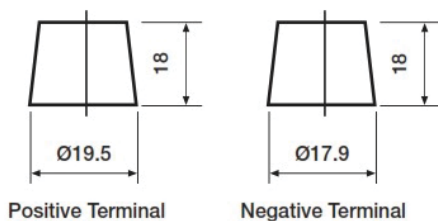

POWERMAX Flooded Leisure

110 LEISURE 12V 95Ah 680CCA

Technical Information		
Part No.	110/LEISURE	
Nominal Voltage	12 Volts	
Capacity (Ah)	95	
Cold Cranking Amps (CCA)	680	
Dimensions	Length	348mm
	Width	173mm
	Height	228mm
Wet Weight (kg)	24.7	
Base Hold-down	N	
Layout	1	
Terminal Types	1	
Case Colour:	Black	
Container & Cover Material:	Polypropylene Plastic	
Case to Cover Seal Method:	Heat Seal	

Base Hold-Down:

Layout:

Terminal Types:

T1

Standard DIN Post

This information is generally descriptive only and is not intended to make or imply any representation, guarantee or warranty with respect to any cells and batteries. Cell and battery designs/specifications are subject to modifications without notice.