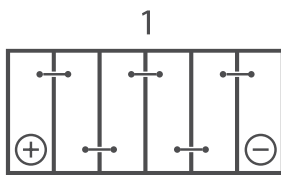

POWERMAX Flooded Leisure

110 LEISURE 12V 95Ah 680CCA

Technical Information		
Part No.	110/LEISURE	
Nominal Voltage	12 Volts	
Capacity (Ah)	95	
Cold Cranking Amps (CCA)	680	
Dimensions	Length	348mm
	Width	173mm
	Height	228mm
Wet Weight (kg)	24.7	
Base Hold-down	N	
Layout	1	
Terminal Types	1	
Case Colour:	Black	
Container & Cover Material:	Polypropylene Plastic	
Case to Cover Seal Method:	Heat Seal	

Base Hold-Down:

Layout:

Terminal Types:

T1

Standard DIN Post

This information is generally descriptive only and is not intended to make or imply any representation, guarantee or warranty with respect to any cells and batteries. Cell and battery designs/specifications are subject to modifications without notice.